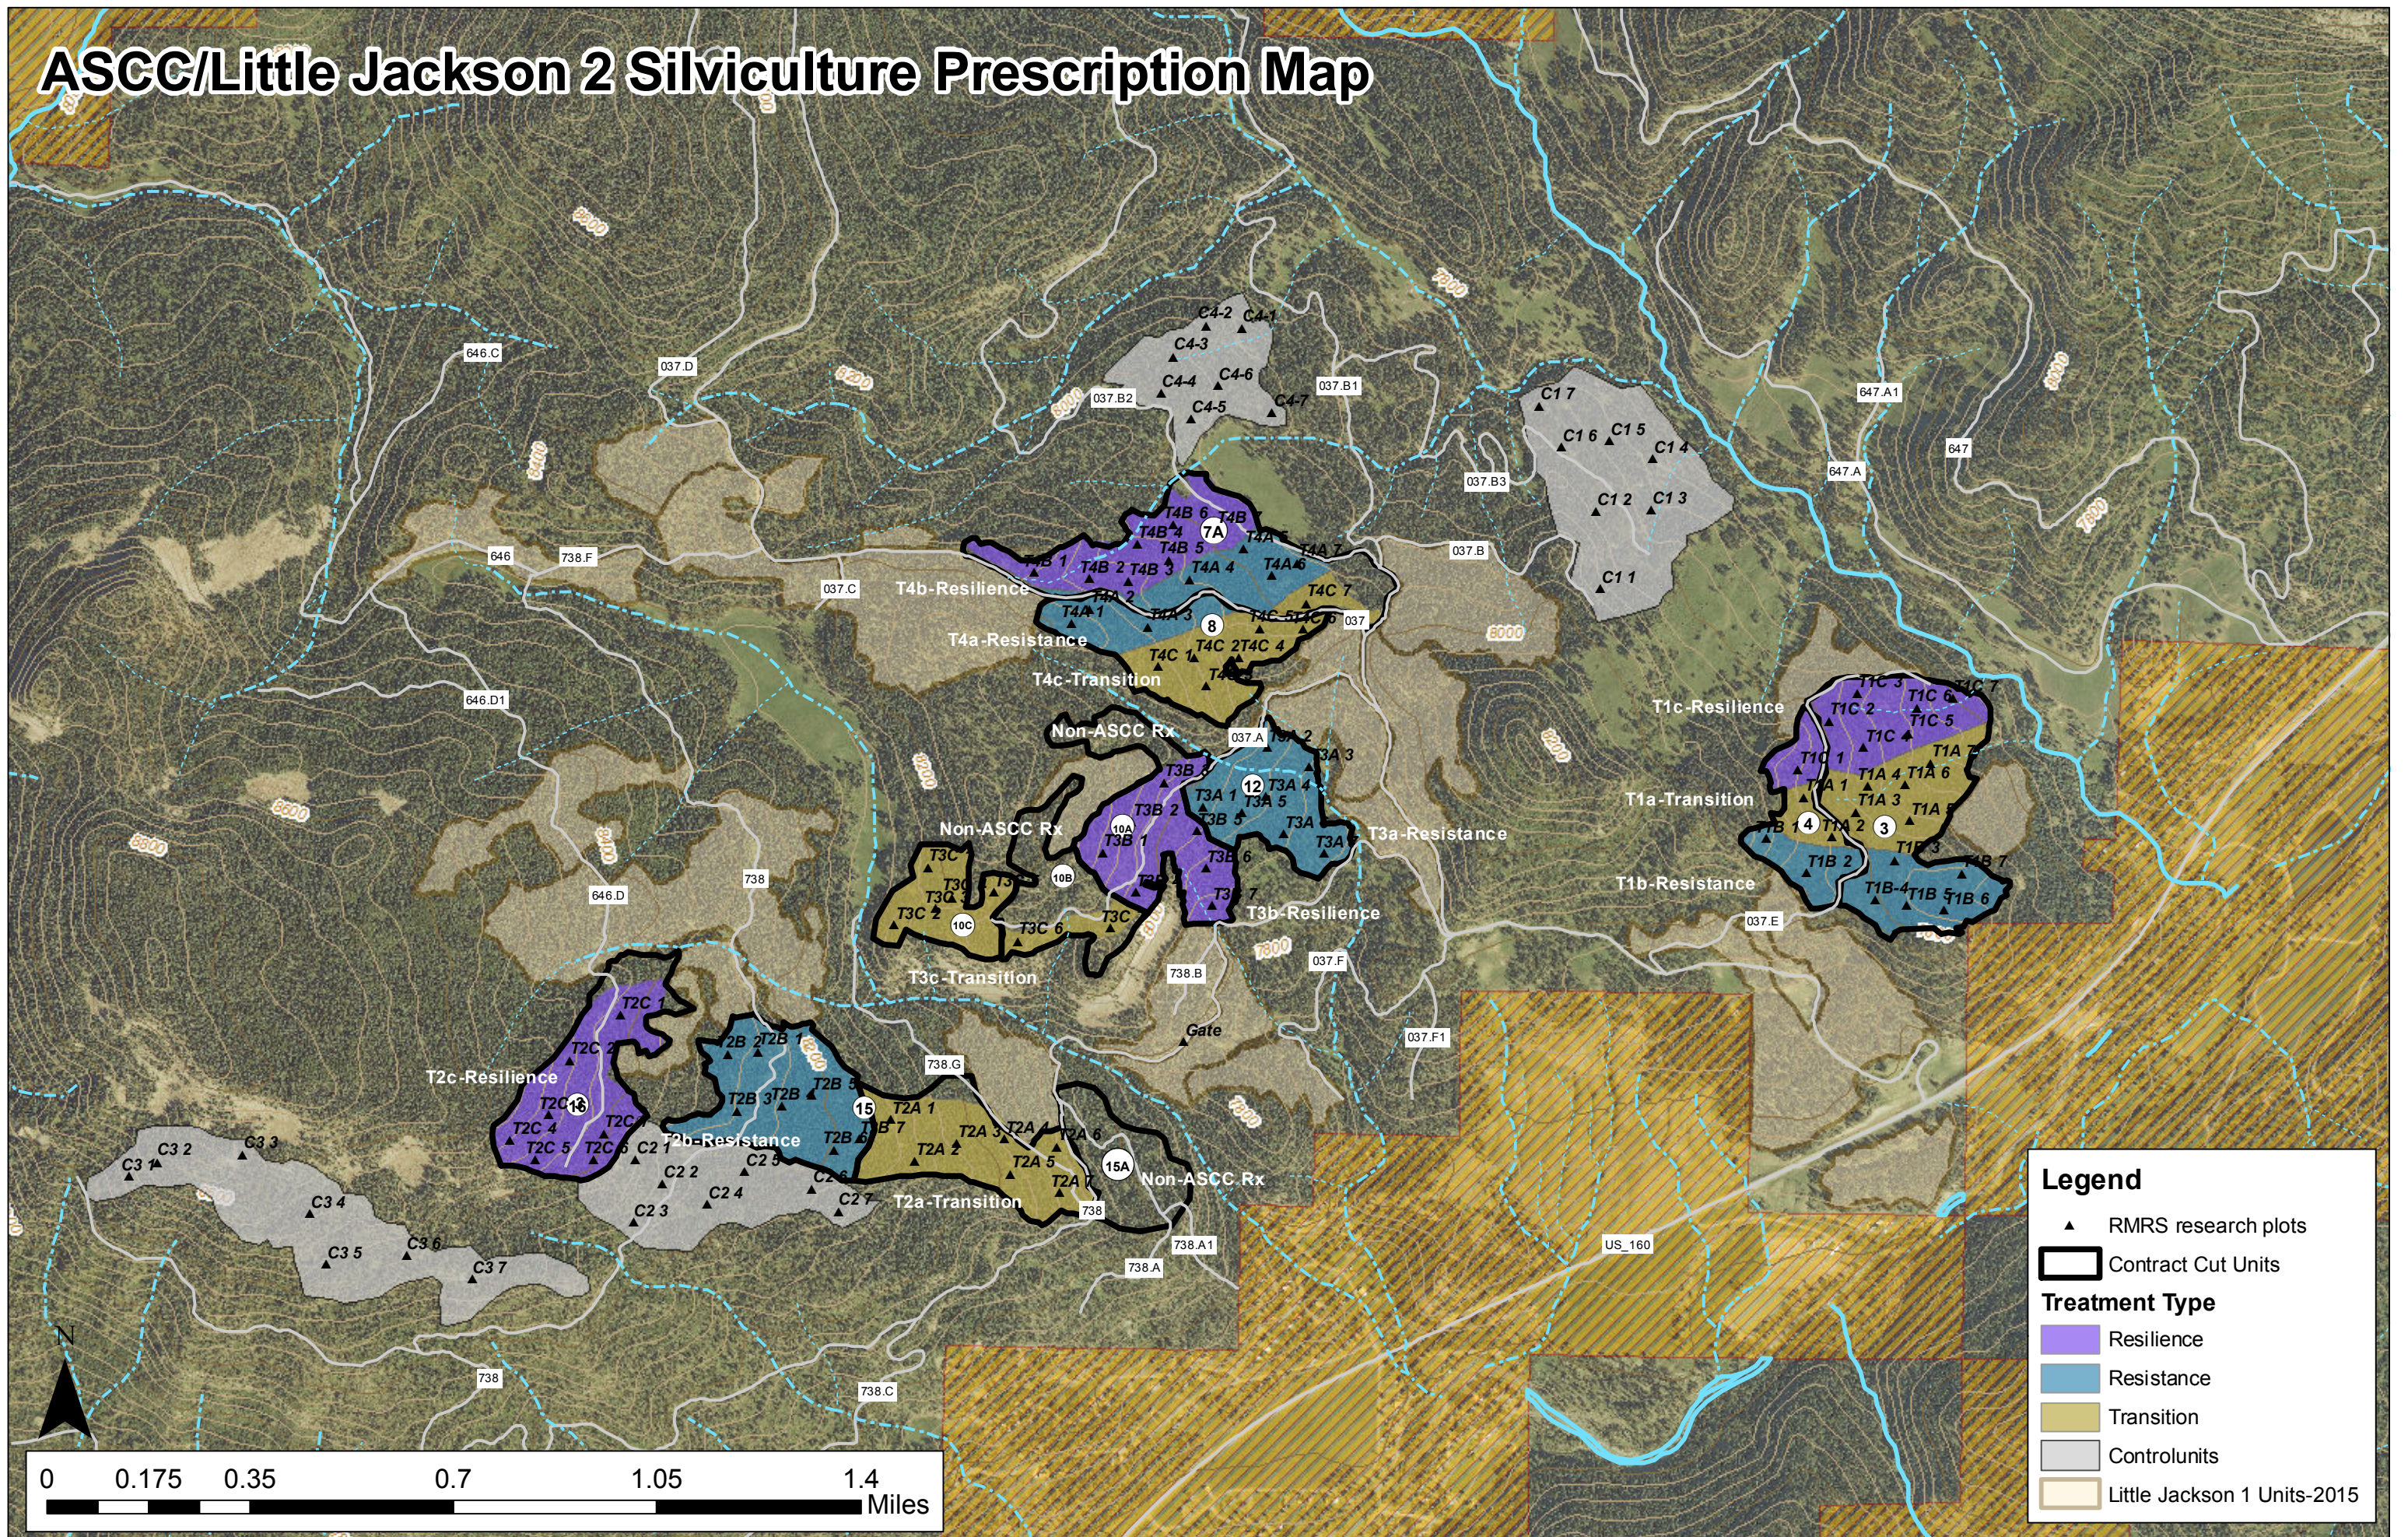

# ASCC/Little Jackson 2 Silviculture Prescription Map

**Legend**

- ▲ RMRS research plots
- ▭ Contract Cut Units

**Treatment Type**

- Resilience
- Resistance
- Transition
- Controlunits
- Little Jackson 1 Units-2015