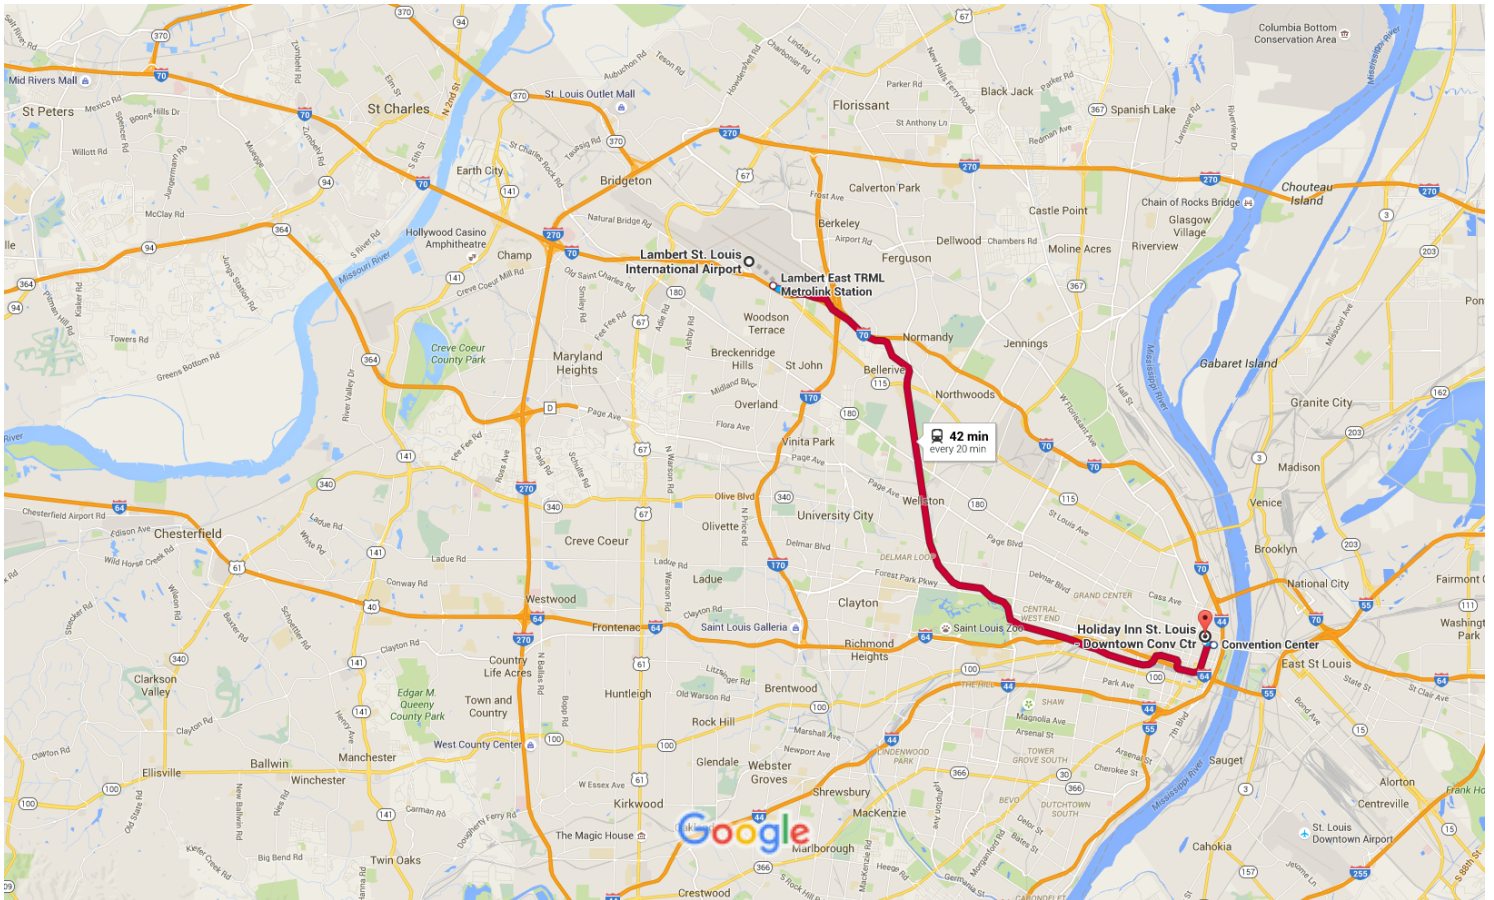

Lambert St. Louis International Airport to Holiday Inn St. Louis - Downtown Conv Ctr 12:26 PM - 1:08 PM (42 min)

Take red line from Lambert East Terminal Station to Convention Center station.

Map data ©2016 Google 2 mi

12:26 PM

Lambert St. Louis International Airport

10701 Lambert International Boulevard, St. Louis, MO 63145

Walk

About 3 min , 0.1 mi

Use caution - may involve errors or sections not suited for walking

Head northwest on Lambert International Blvd toward Air Cargo Rd

Destination will be on the right

0.1 mi

12:29 PM

Lambert East TRML Metrolink Station

MLR To Shiloh Scott

33 min (14 stops) · Stop ID: 10633

Service run by Metro St. Louis

[Ticket information](#)

Google Maps